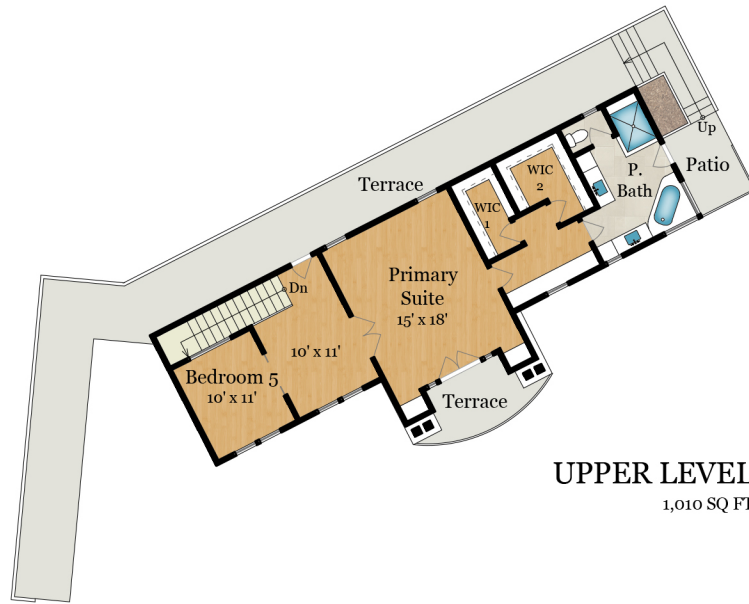

# 9 AMES AVE

ROSS, CA 94957

**UPPER LEVEL**  
1,010 SQ FT

**LOWER LEVEL**  
145 SQ FT - Finished  
635 SQ FT - Unfinished